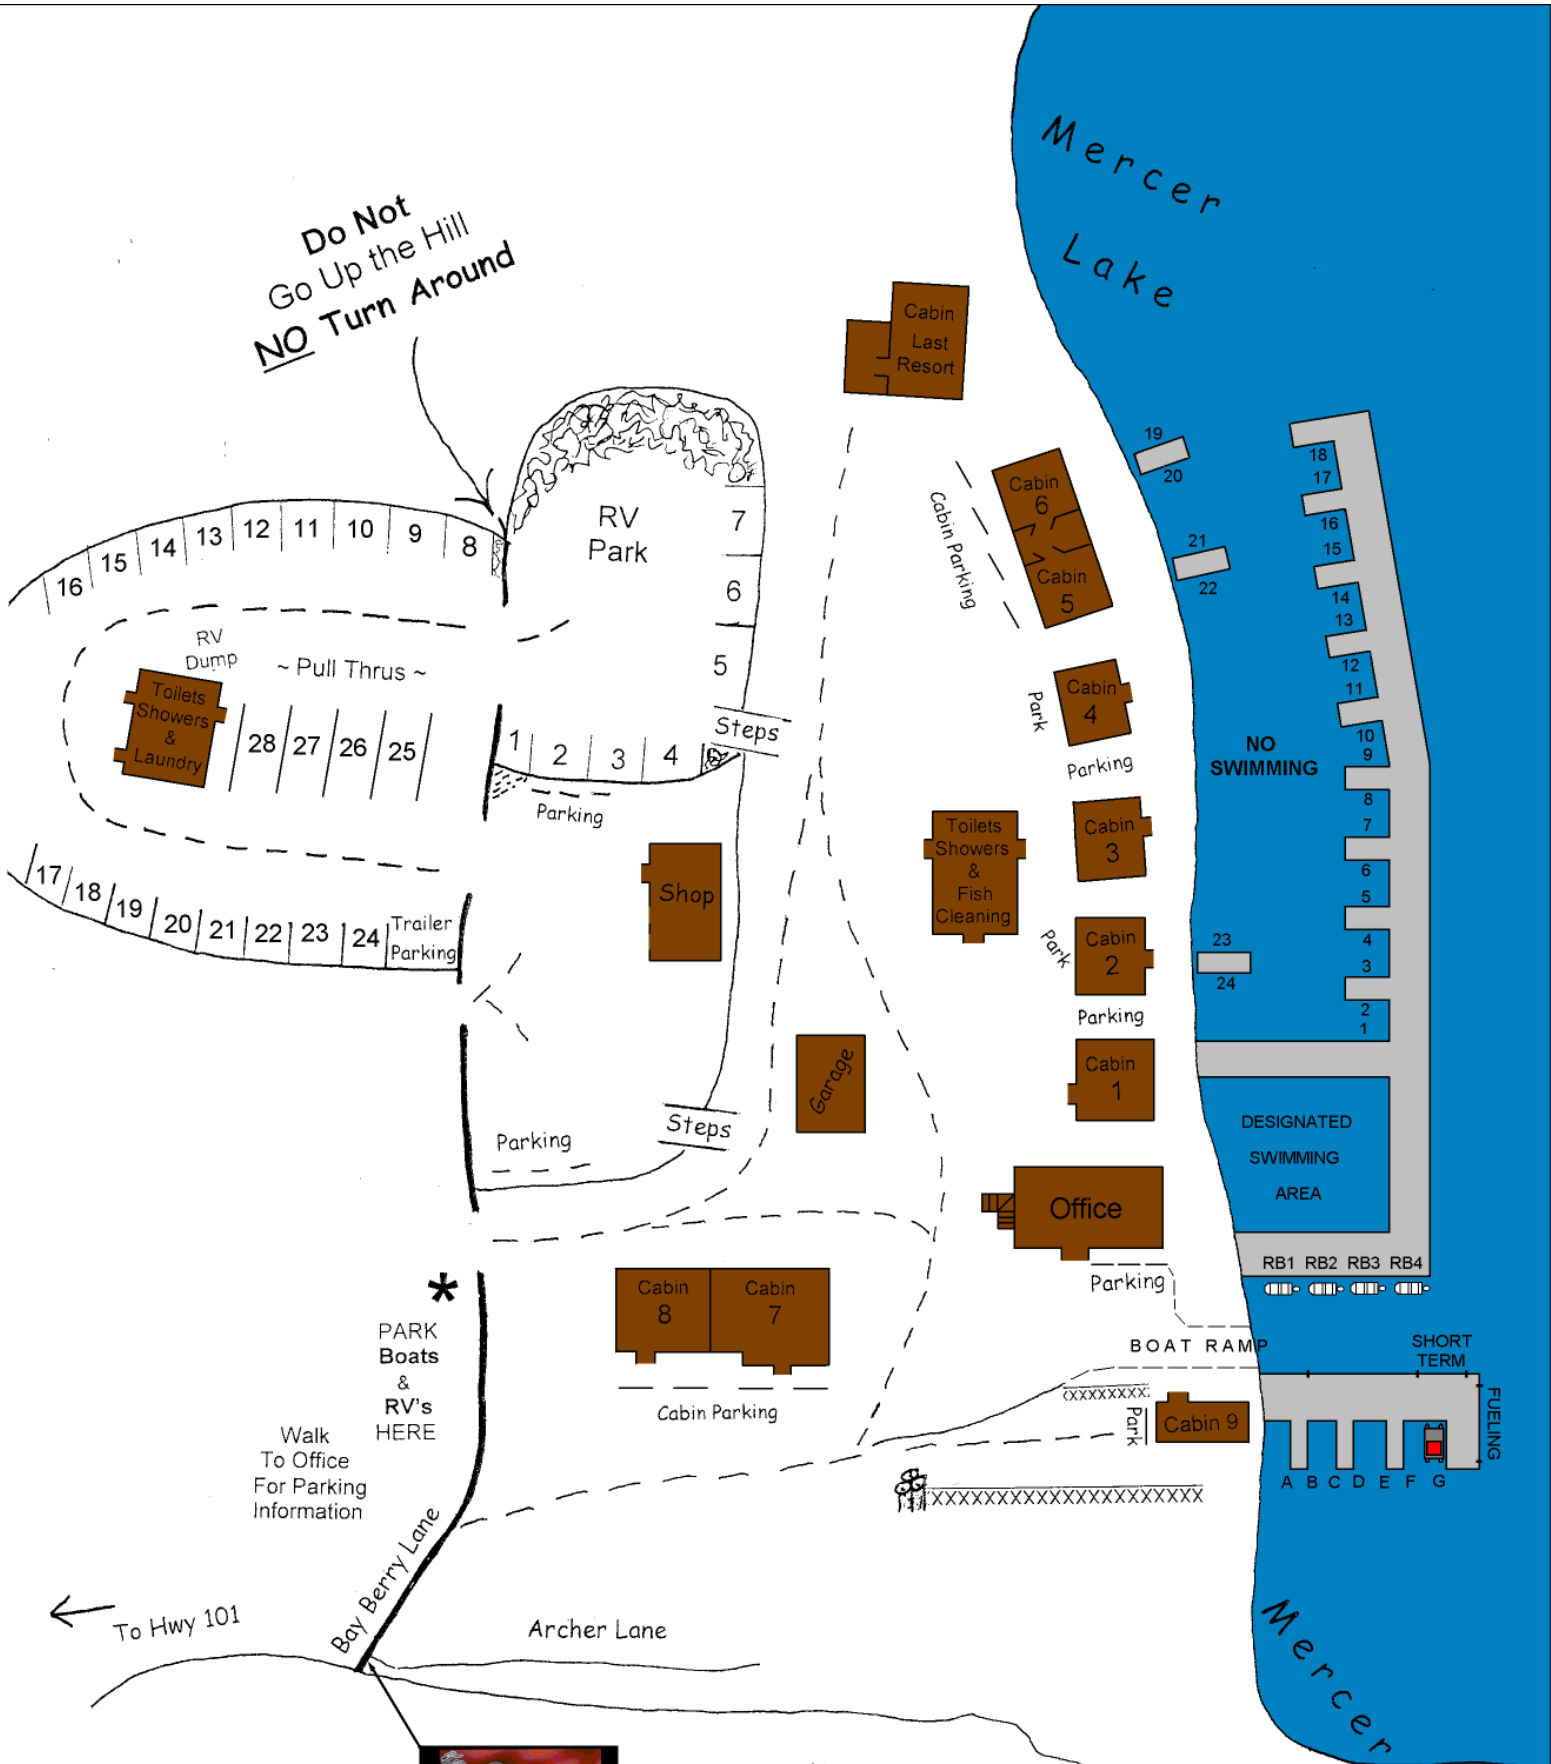

Do Not  
Go Up the Hill  
**NO** Turn Around

1-800-355-3633  
www.MLRoregon.com